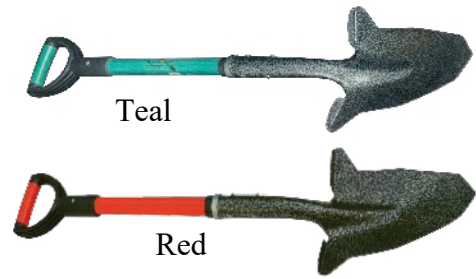

Lime

Lavender

Yellow

Red

SHLF2	1	4.0	per shovel	\$63.00	\$50.40
58" overall	6	26	per case	\$378.00	\$302.40
SHMini	1	2.0	per shovel	\$39.00	\$31.20
30" overall	6	14	per case	\$234.00	\$187.20
SHH	1	2.5	per hoe	\$59.00	\$47.20
58" overall	6	16	per case	\$354.00	\$283.20

Spear Head Spade Kneeler
16" x 7" x .75" thick

Retail \$8 \$6.40 (No min)
FREE Shipping with any order

Shipping: \$20/cs for SHFD3/SHMini and \$25/cs for SHLF2/SHH

www.SpearHeadSpade.com
(732)297-9240

Spear Head Spade, 256 Fresh Ponds Rd, Jamesburg NJ 08831